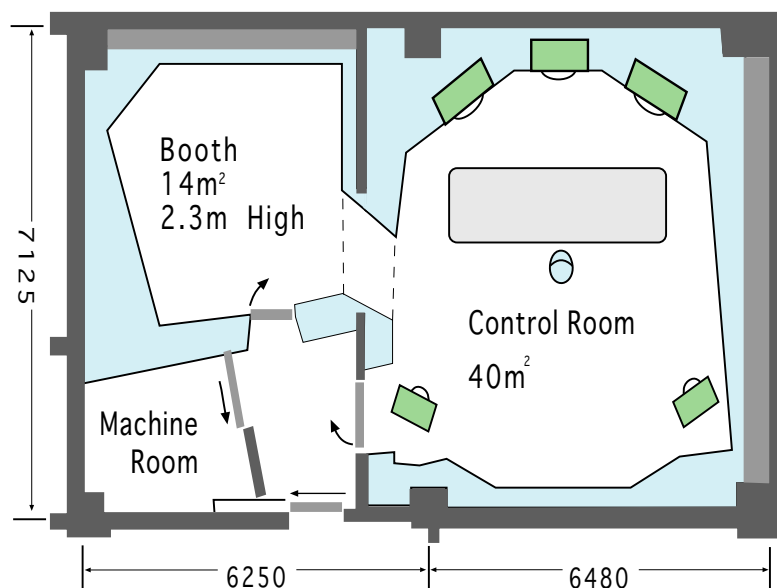

**AVACO Creative Studios**

**Console**

SSL SL4080G+72-VU-TRG

**MultiTrack Recorder**

SONY PCM3348

**2 Track Recorder**

STUDER A80 (1/2inch) (共用機材)  
OTARI BTR10J(1/4 inch)事前連絡要

**AD/DA**

Apogee PSX100(96KHz24bit)

**DAT** SONY PCM-R700 x 2  
DTC-A8 x 2

**Large SP**

SONY "SUP-T11,SRP-WH13,SUP-L11x2" 3  
"SUP-T12,SRP-WH13,SRP-B3" 2

**Low Effect SP**

SRP-B 46cm subwoofer

**Small SP**

YAMAHA NS10M-Studio